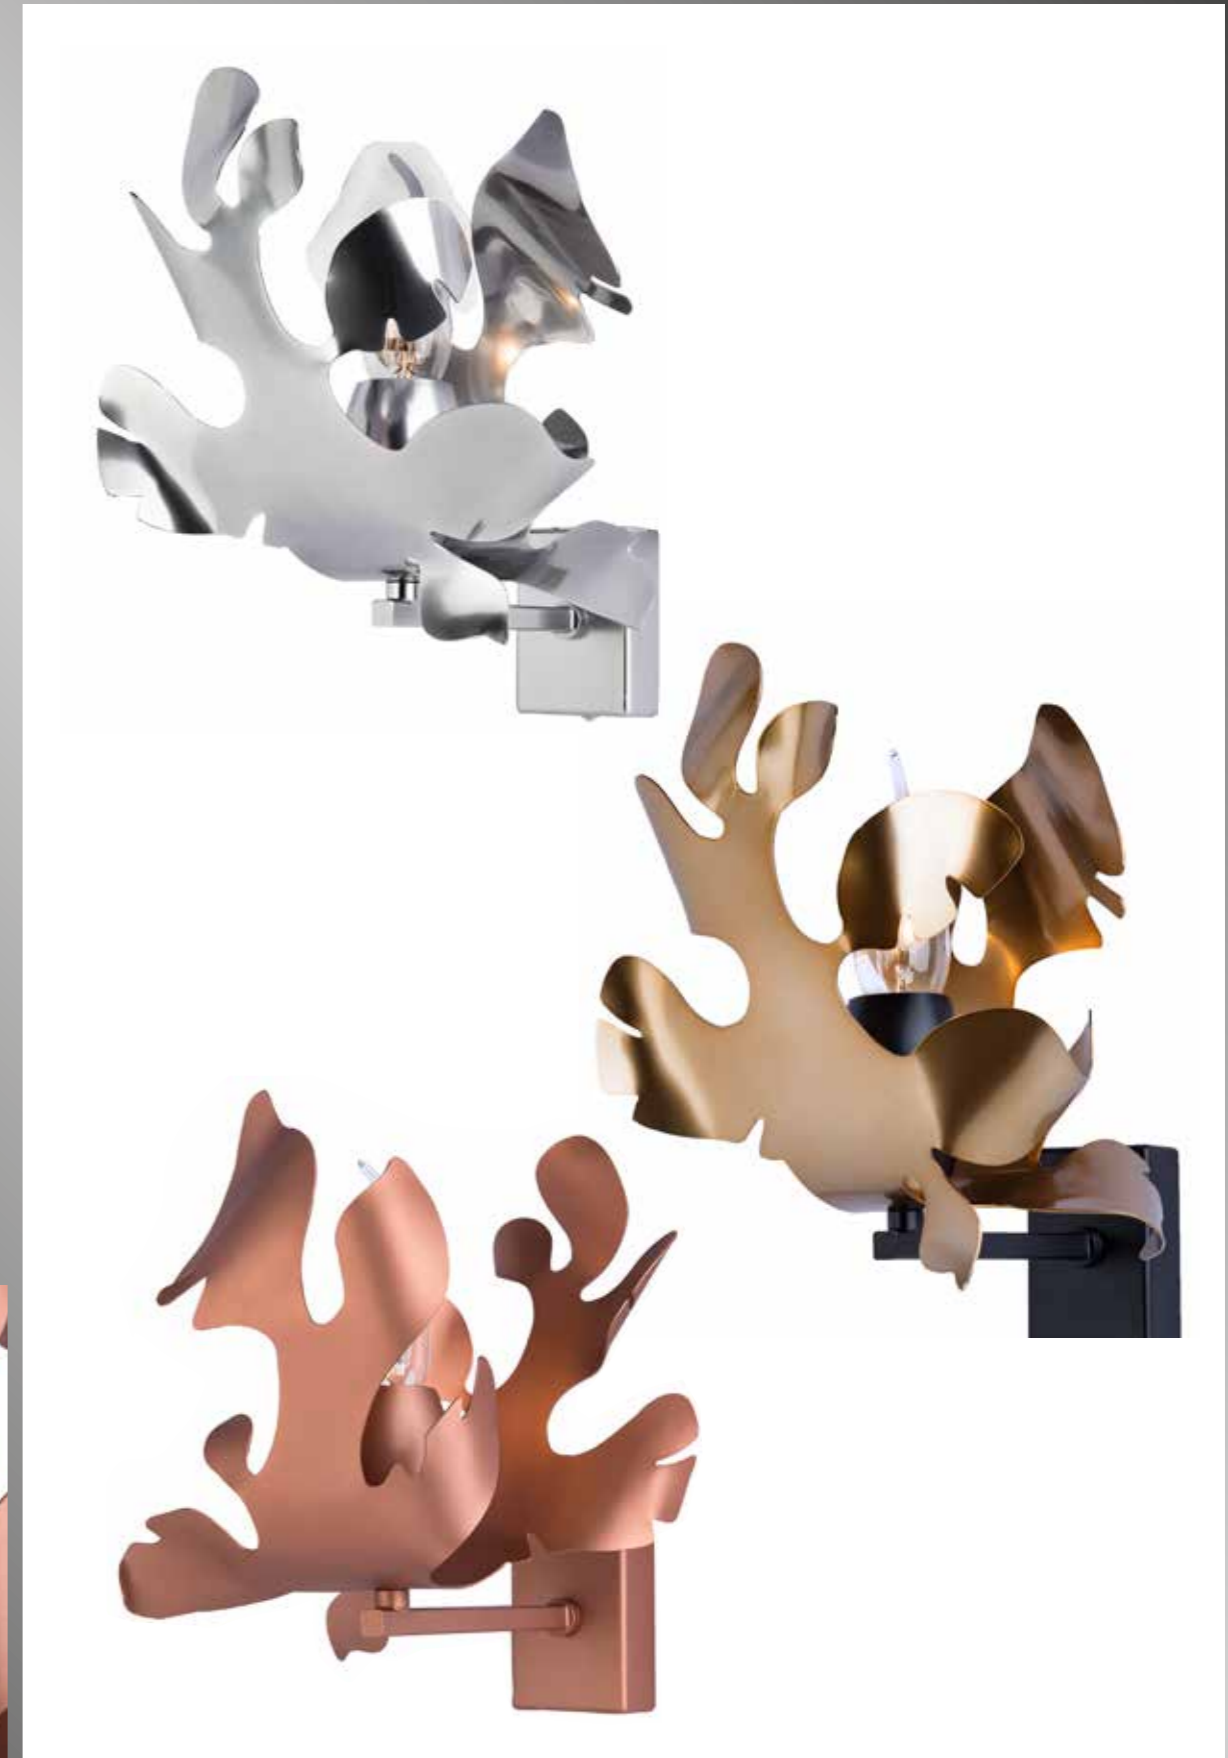

ECLISSE

Wall lamp Eclisse

Technical data:

Wall lamp High level of craftsmanship of fine steel

1 x E14 led

Dimension H 25 ø 18 D 22 cm

Finish Chrome - Black & Brass - Copper

Art. 2016/1 WL