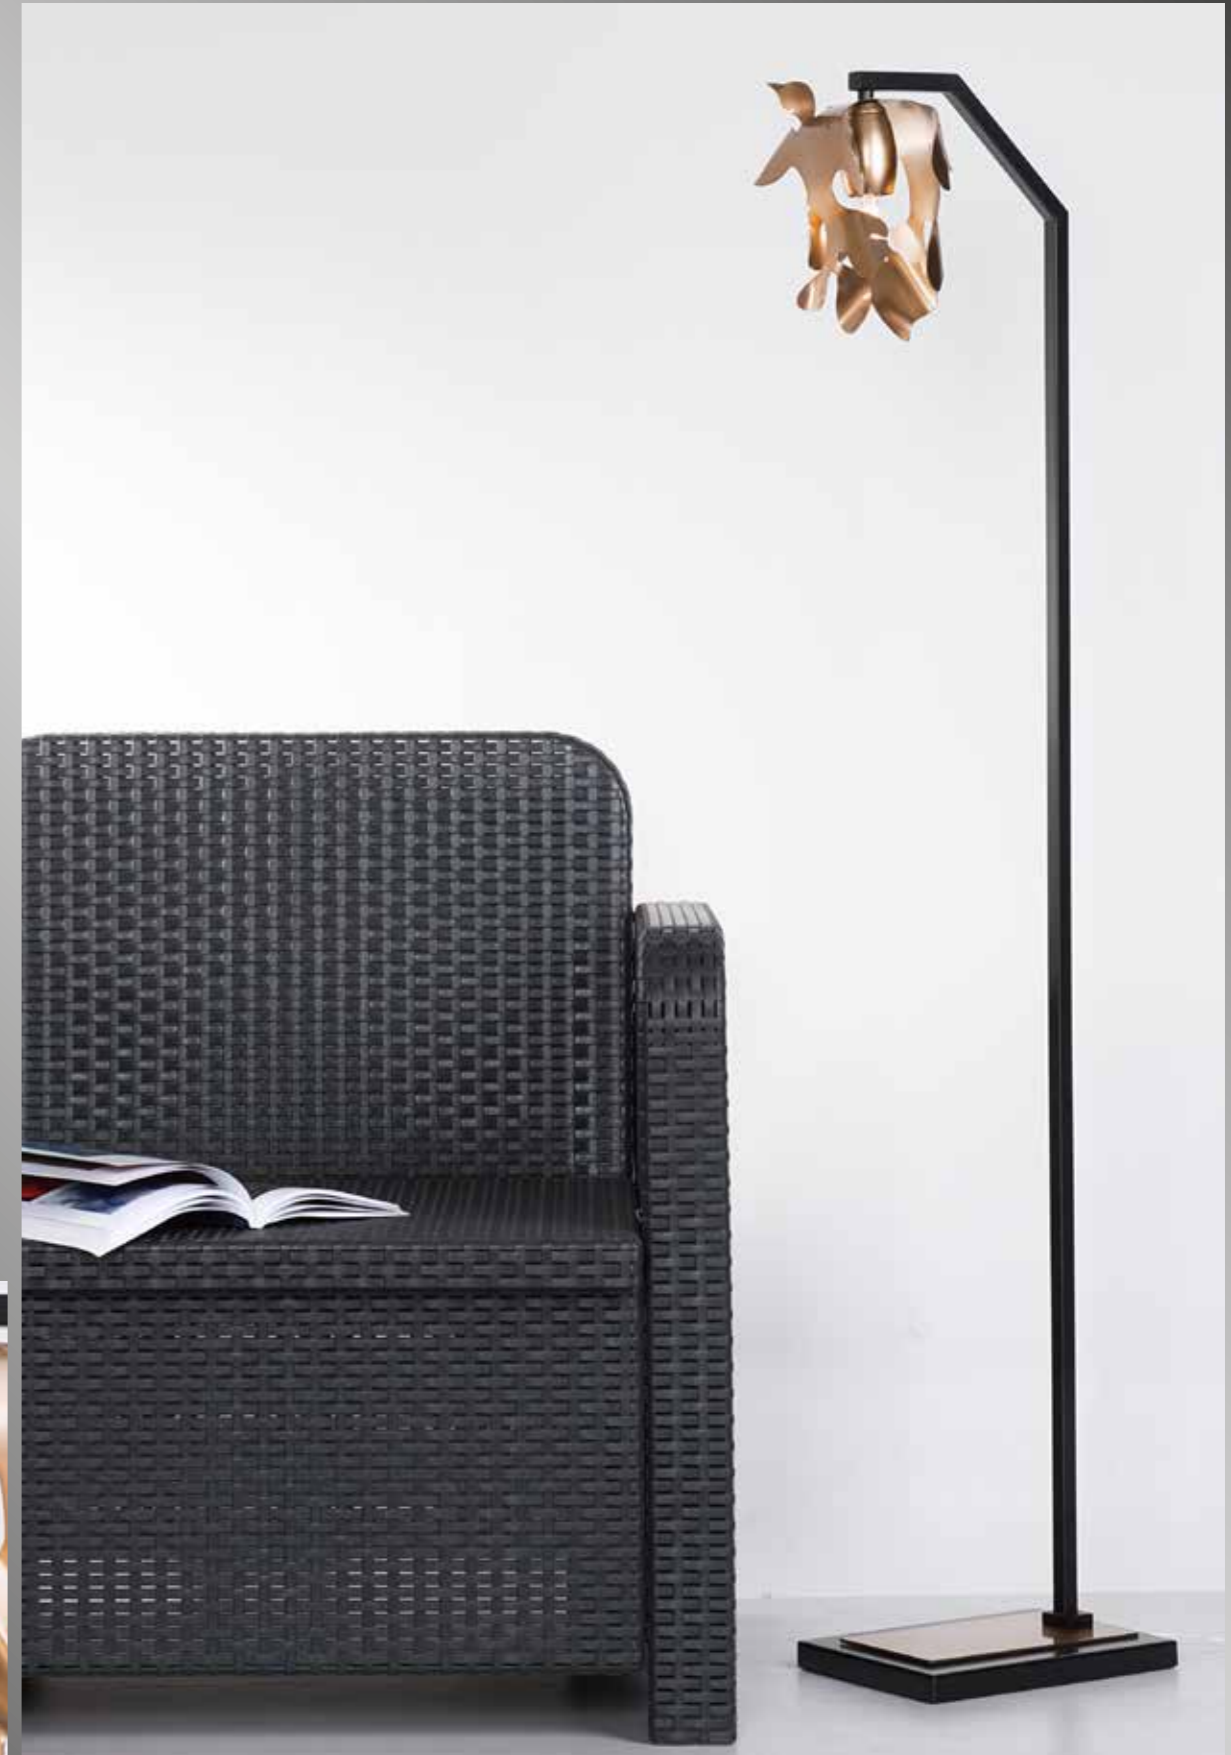

ECLISSE

Floor lamp Eclisse
Technical data:
Floor lamp High level of craftsmanship of fine steel
1 x E14 led
Dimension H 132 ø 18 D 26 cm
Finish Black & Brass

Art. 2016/1 FL